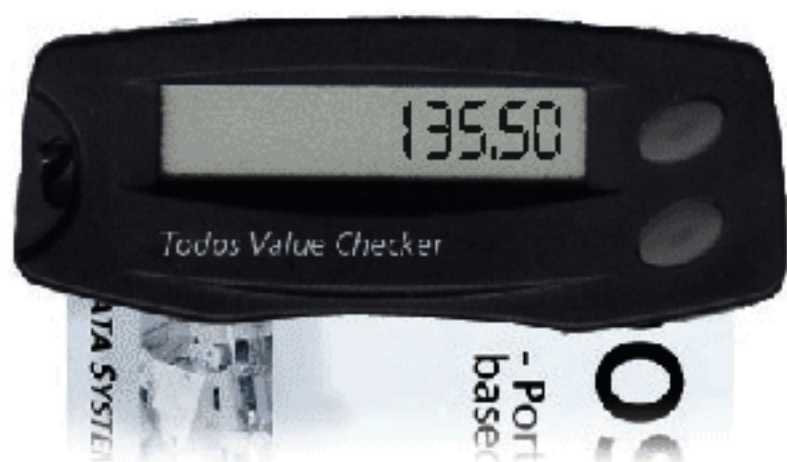

## Introduction

Todos Value Checker reads balance and the latest transactions of an electronic purse.

Show balance.

Scroll through latest transactions.

## EPURSE

When you insert your Proton ePurse card in the Todos Value Checker, the balance is shown in the display.

Press the lower button to scroll through latest transactions.

Press the upper button to return to the balance.